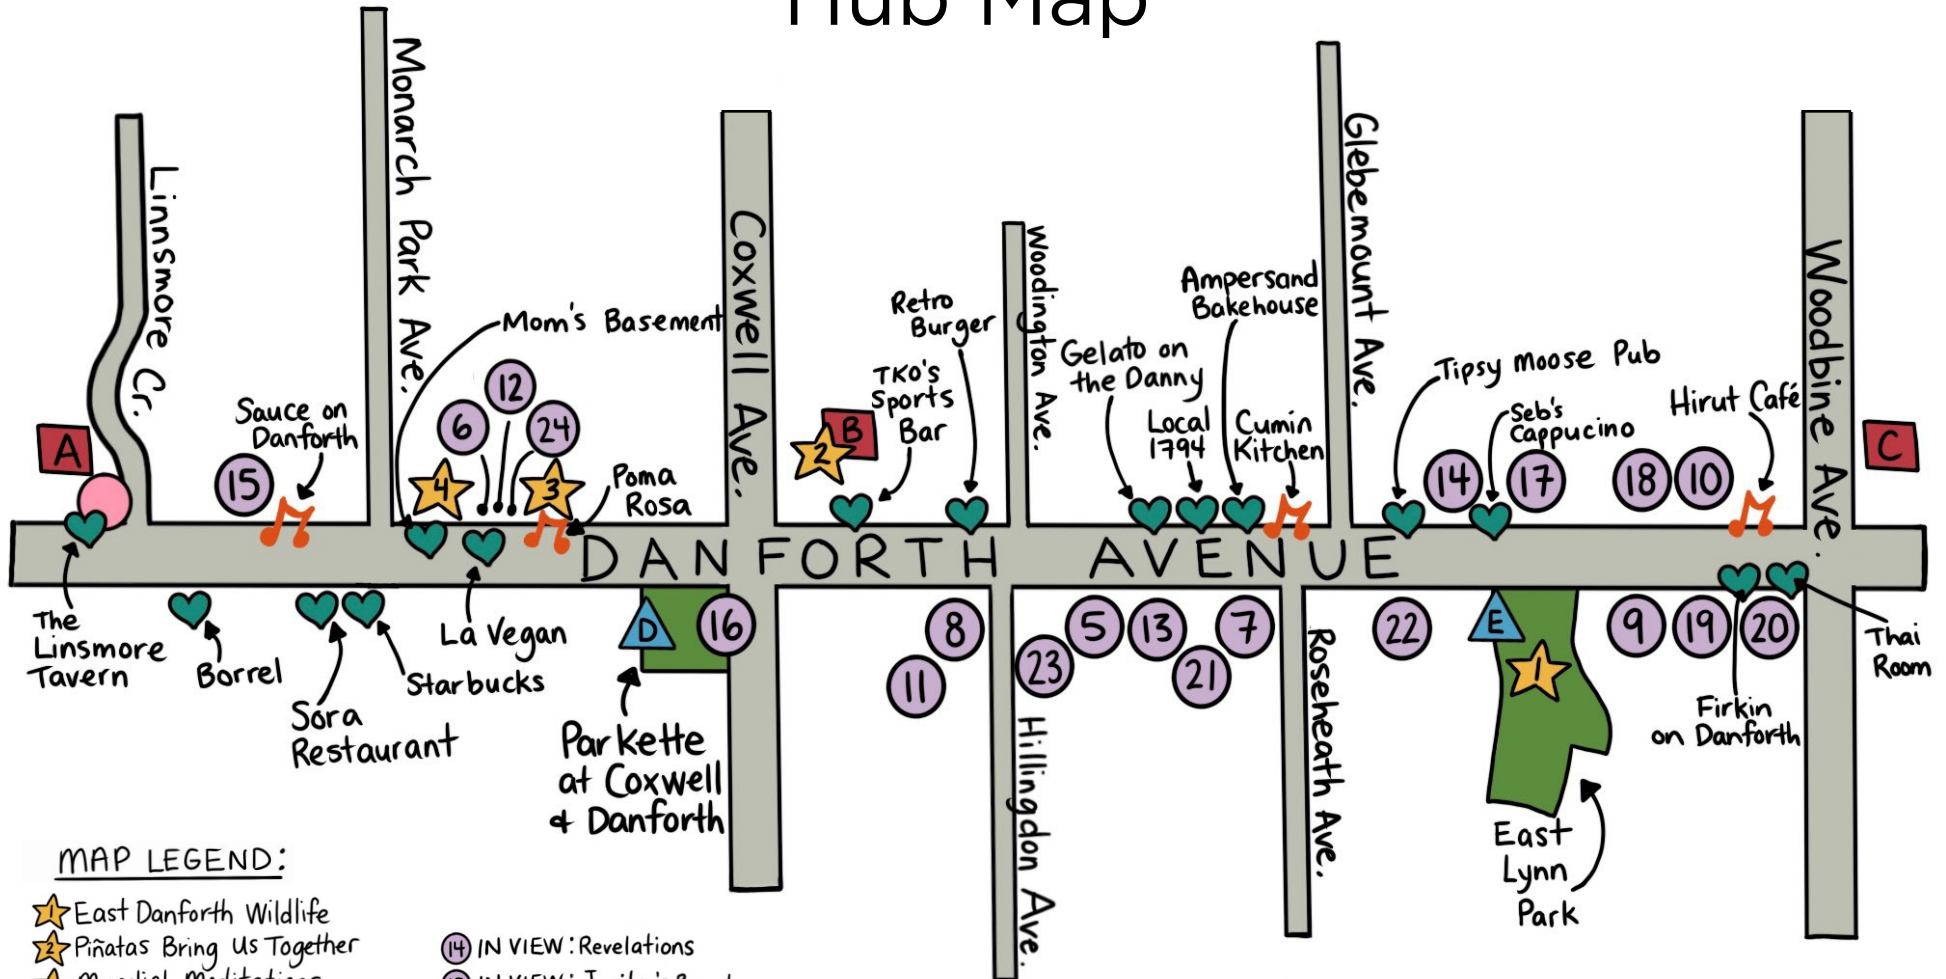

Nuit Blanche East Danforth Hub Map

MAP LEGEND:

- ★ East Danforth Wildlife
- ★ Piñatas Bring Us Together
- ★ Mycelial Meditations
- ★ Girls +Enby Mural Exhibit
- ⑤ IN VIEW: Elestial Lace
- ⑥ IN VIEW: Buried Pleasures
- ⑦ IN VIEW: Our Unconscious
- ⑧ IN VIEW: Duration
- ⑨ IN VIEW: Unwrapping the Unhappy
- ⑩ IN VIEW: How They Run Deep
- ⑪ IN VIEW: Suspended Animation
- ⑫ IN VIEW: Unconscious Collective
- ⑬ IN VIEW: Once A Tributary

- ⑭ IN VIEW: Revelations
- ⑮ IN VIEW: Jupiter's Beard
- ⑯ IN VIEW: Petroleum Imprints
- ⑰ IN VIEW: Walking with the Invisible
- ⑱ IN VIEW: to grow an armour and a prayer
- ⑲ IN VIEW: a forest
- ⑳ IN VIEW: The Space Beneath US
- ㉑ IN VIEW: const(i.e.)llations : X
- ㉒ IN VIEW: It's Getting Hot in Here
- ㉓ IN VIEW: Memories
- ㉔ IN VIEW: Won't you Stay a While?

- Surprise Mini Pop Ups
- ♥ Restaurants or Bars
- △ Info Station, Washrooms
- ▲ Washrooms
- 🎵 CafeTO Live Music
- A Greenwood TTC Station
- B Coxwell TTC Station
- C Woodbine TTC Station

#nbED2022

@chelsvcreates